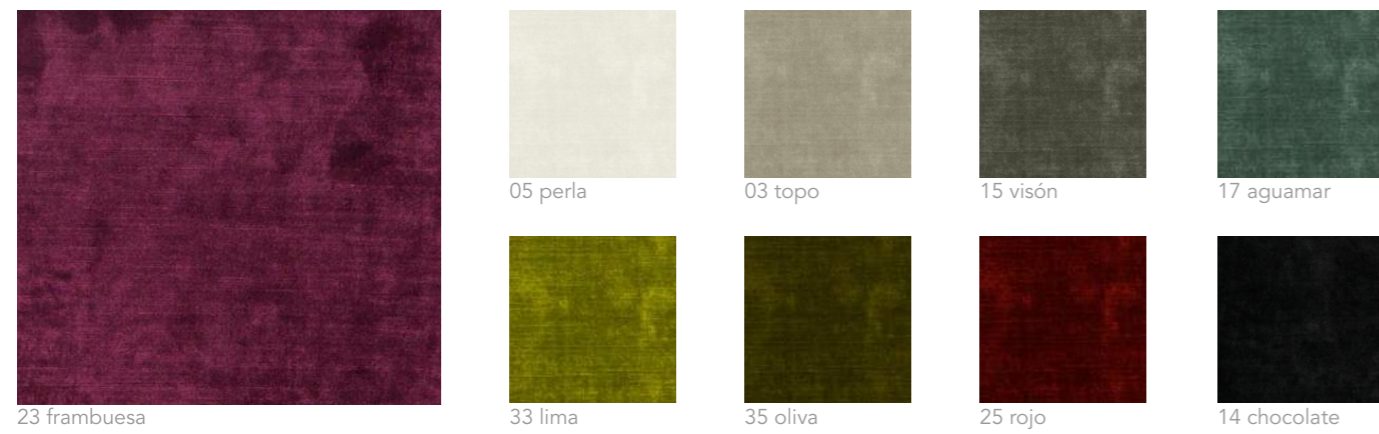

CALPE 100.000 martindale

56%V 44%CO